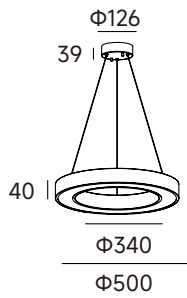

WH BK SV

Aureole

- Material: Metal housing, Polycarbonate diffuser, Designed in 400/500/600 mm 3 sizes for 20/30/45w, Adjustable clear aircraft cable at 3m length.
- Voltage: 220~240V.
- Non Dimmable.

LED

RA>
90

CODE	Watts	CCT	Lumen
3P38181	20W	● WL 3000K	1500 lm

LED

RA>
90

CODE	Watts	CCT	Lumen
3P38182	30W	● WL 3000K	2250 lm

LED

RA>
90

CODE	Watts	CCT	Lumen
3P38183	40W	● WL 3000K	3000 lm