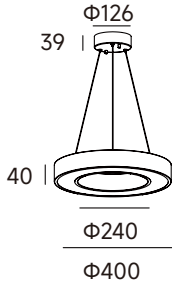

LED

RA>
90

CODE	Watts	CCT	Lumen
3P38181	20W	● WL 3000K	1500 lm

LED

RA>
90

CODE	Watts	CCT	Lumen
3P38182	30W	● WL 3000K	2250 lm

LED

RA>
90

CODE	Watts	CCT	Lumen
3P38183	40W	● WL 3000K	3000 lm